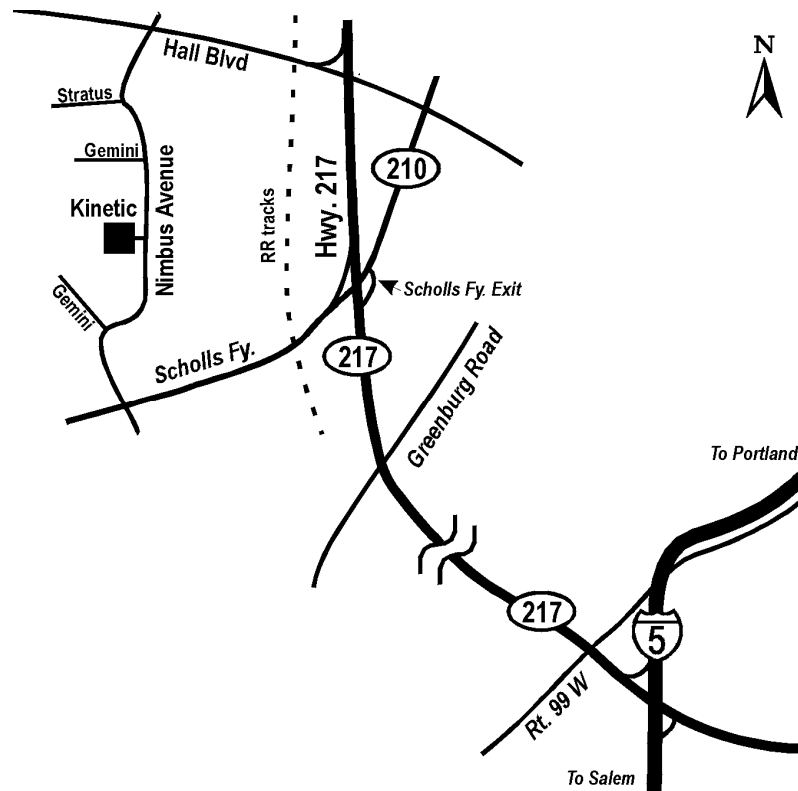

Directions to Kinetic Technology Solutions - Beaverton

9225 SW Nimbus Avenue, Beaverton, OR 97008 503.520.0555

From Portland International Airport

From the auto rental lots, turn left onto NE Airport Way. Take the I-205 South ramp towards Portland/I-84/Salem. Merge onto I-205 South. Take the I-84 West/US-30 West exit (exit 21B), towards Portland. Merge onto I-84 West. Take the I-5 South exit on the left towards Salem. Keep left at the fork in the ramp. Merge onto I-5 South. Take the OR-217 North exit towards Beaverton/Sunset Highway. Merge onto OR-217 North. Take the Scholls Ferry Road exit. Turn left onto SW Scholls Ferry Road. Stay in the right lane. Cross the RR tracks and at the next traffic signal, turn right onto SW Nimbus Avenue. Proceed approximately 1/3 mile and turn left into parking lot where you see the black sign with Kinetic in white letters.

From Vancouver and Portland: South on I-5

Take I-5 south, exit on Hwy. 217. Turn right at end of ramp. Proceed on Hwy. 217 to the Scholls Ferry Exit, turn left onto Scholls Ferry. Turn right onto Nimbus Avenue. Continue on Nimbus approximately 1/3 mile, then turn left into the parking lot where you see the black sign with Kinetic in white letters.

From Sunset Hwy./US 26: South on Hwy. 217

From US 26., exit on Hwy. 217. Proceed on Hwy. 217. Take the Hall St. Exit, turn right onto Hall Blvd. Cross the railroad tracks and make the next left at the traffic light onto Nimbus Avenue. Continue on Nimbus approximately 1/4 mile, then turn right into the parking lot where you see the black sign with Kinetic in white letters.

From Salem: North on I-5

From I-5, take the Hwy. 217 exit. Proceed on Hwy. 217 to the Scholls Ferry Exit, turn left onto Scholls Ferry. Turn right onto Nimbus Avenue. Continue on Nimbus approximately 1/3 mile, then turn left into the parking lot where you see the black sign with Kinetic in white letters.